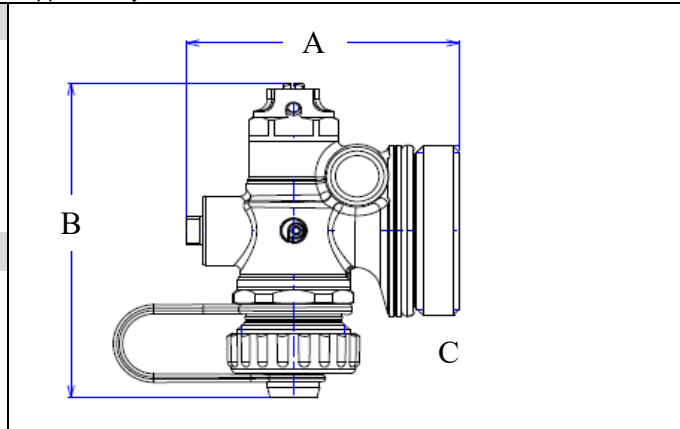

### Technical data

Material:	UNS C3850 brass
Maximum working pressure:	145 psi
Maximum temperature/flow:	220°F (104°C)/21.0 gpm
Connection:	A2641000: 1" BSP A2621250: 1¼" BSP

### Product information and application use

TruFLOW™ End Cap with Vent and Drain (A2621250) has 1¼" male BSP thread to connect into the TruFLOW Classic Manifold Reducing Bushing supplied in the kit. TruFLOW Jr. End Cap with Vent (A2641000) has 1" male BSP thread to connect to the TruFLOW Jr. manifold assemblies. The end caps come standard with a manual purge vent on top and a garden hose threaded connection on the drain.

✓ Description	Part number	A	B	C	Weight
TruFLOW End Cap with Vent and Drain	A2621250	2.52"	3.05"	1¼" BSP	0.61 lbs.
TruFLOW Jr. End Cap with Vent, 1" BSP	A2641000	2.52"	3.05"	1" BSP	0.59 lbs.