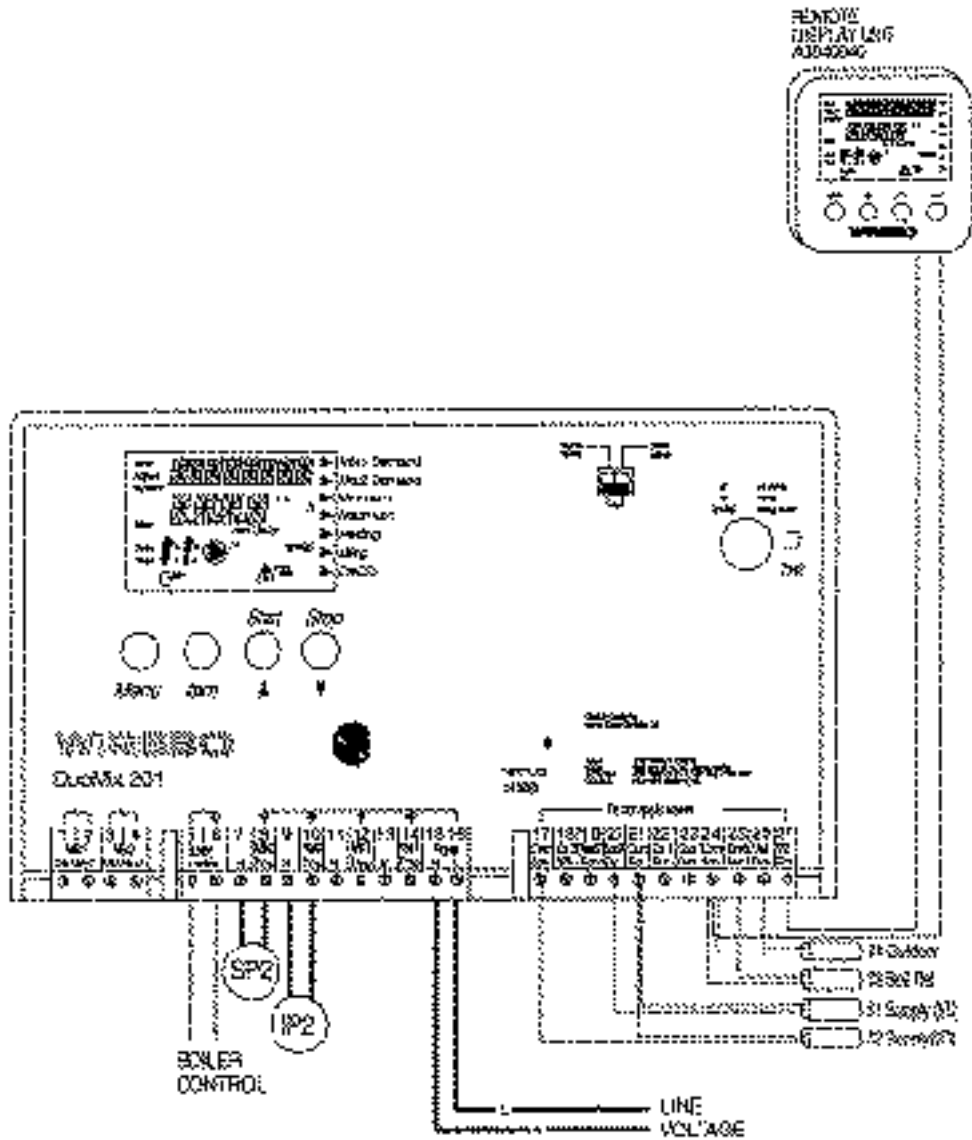

WIRSBO®

TECHNICAL BULLETIN

MAY 2000

DuoMix™ REMOTE DISPLAY

APPLICATION	Remote wall mounted digital display unit used with the updated DuoMix™ Control (A3030006). Remote display allows user to view system temperatures, operating status, change system settings or start/stop snow melt operation (if used). The remote display functions and accesses menus same as the DuoMix™ interface.
PART NUMBER	A3040040
DISTANCE	Up to 250'
WIRE	18/2
DISPLAY	Digital LCD
CONNECTIONS	Terminals #24 (com. sen) & #27 (IN2 sen) on DuoMix™ (A3030006) only.
SIZE	Approximately 3" x 3"
COLOR	White
BUTTONS	Menu, Item